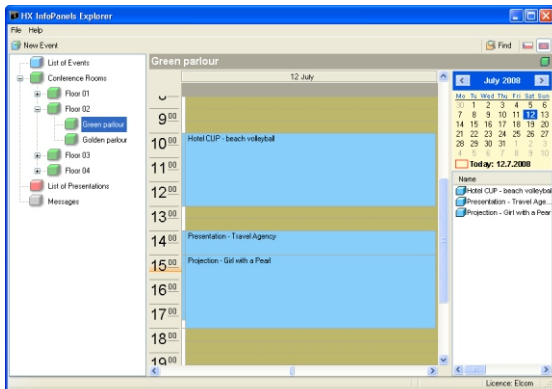

What to do with InfoPanels in Your hotel:

- Navigation through buildings, direction to restaurants, meeting rooms etc....
- Fitness and swimming pool opening hours and its location.
- Daily menu and selected events of the restaurant.
- Travel agencies information service.
- Car-renting, boat rides, sightseeing tours and other tourist attractions.
- Daily animation programme.
- Display of TV broadcasting.
- Worldwide news and events.
- Actual weather and weather forecasts.
- Departures and arrivals at the local airport.
- Foreign currencies exchange rates.
- Display of advertisements.
- Notifications in the case of risk, navigation to emergency exits.
- Hotel internal messages.

InfoPanel 32 (hanger)

Displays: 1x Plasma 32"
Resolution: 1366 x 768 pixels
Dimension: 820 x 470 x 220 mm

Telewall 3x3x19 (brass frame)

Displays: 9x LCD 19"
Resolution: 3 840 x 3 072 pixels
Dimension: 1 200 x 1 000 x 120 mm

Simple administration, content entry and scheduling accessible from any PC attached to computer network enables desk clerks, hotel managers and other service staff to control informations displayed just in a few seconds. Client software is running under Microsoft Windows™ operating system and its interface is similar to well known Microsoft Outlook™ calendar, so only a few minutes training is enough to work with InfoPanels system using all of its benefits.